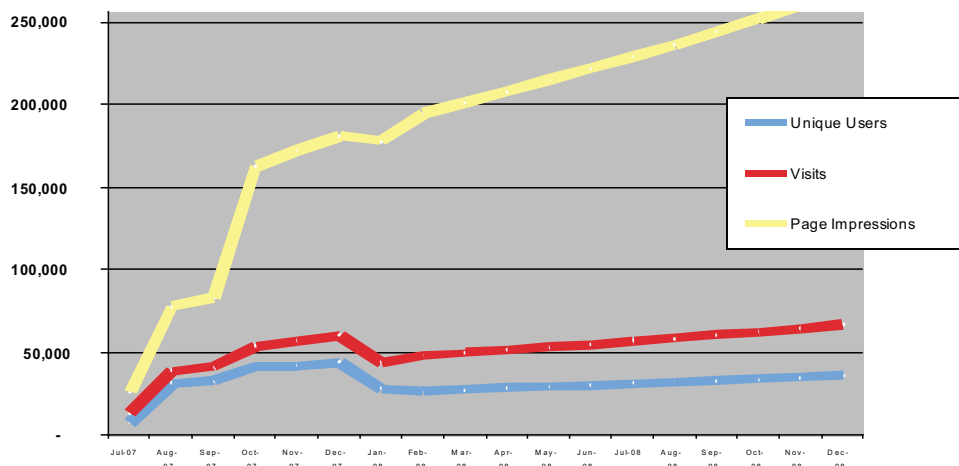

Traffic Projections

Channel Sponsorship

Exclusive advertising and editorial contribution package on individual sections of the website, starting from £2,000 per month.

Advertising Technical Specifications & Rates